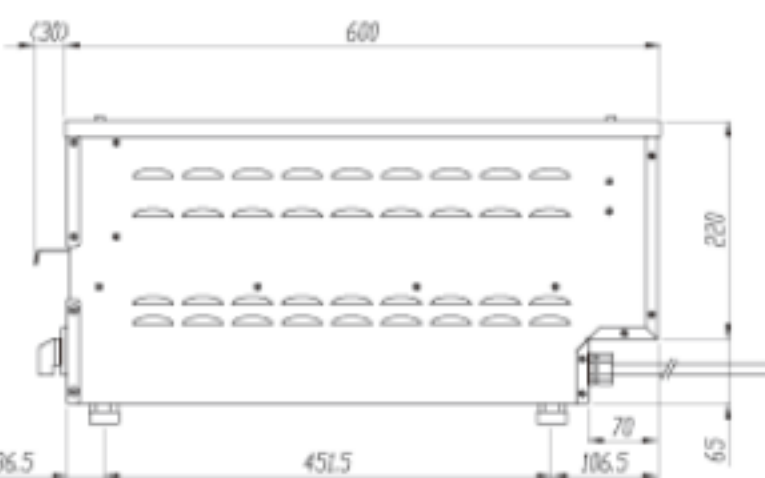

Takoyaki Plate

Takoyaki Plate

Takoyaki Plate

Specifications(North America)

Product	Trifecta Griddle	Power Cord	3-Wire AWG14 2.0m (78.7") Heat & Oil Resistant Vinyl Sheath Flexible Cord x 2 16.8A per Cord (No Plug)
Item No.	K2E-01US	Teppanyaki Plate (Black Coating)	17.9" x 17.9" x 12t (455mm x 455mm x 12t)
Dimensions	19.7" x 28.7" x 12.0" (W500mm x D730mm x H305mm)	Takoyaki Plate (Half Size) x1 (Cast Iron 32-Piece Plate)	9.0" x 18.5" x 1.6" (228mm x 470mm x 40mm)
Power Consumption	1 Phase 230V 3.7kW x 2Circuits	Gyoza Plate (Half Size) x1 ((Black Iron Coating 3t/0.1"))	9.0" x 18.1" x 1.9" (28mm x 460mm x 48mm)

Specifications(Europe)

Product	Trifecta Griddle	Power Cord	3-Wire AWG14 2.0m (78.7") Heat & Oil Resistant Vinyl Sheath Flexible Cord x 2 16.8A per Cord (No Plug)
Item No.	K2E-01CE	Teppanyaki Plate (Black Coating)	17.9" x 17.9" x 12t (455mm x 455mm x 12t)
Dimensions	19.7" x 28.7" x 12.0" (W500mm x D730mm x H305mm)	Takoyaki Plate (Half Size) x1 (Cast Iron 32-Piece Plate)	9.0" x 18.5" x 1.6" (228mm x 470mm x 40mm)
Power Consumption	1 Phase 220V 3.4kW x 2Circuits	Gyoza Plate (Half Size) x1 ((Black Iron Coating 3t/0.1"))	9.0" x 18.1" x 1.9" (28mm x 460mm x 48mm)