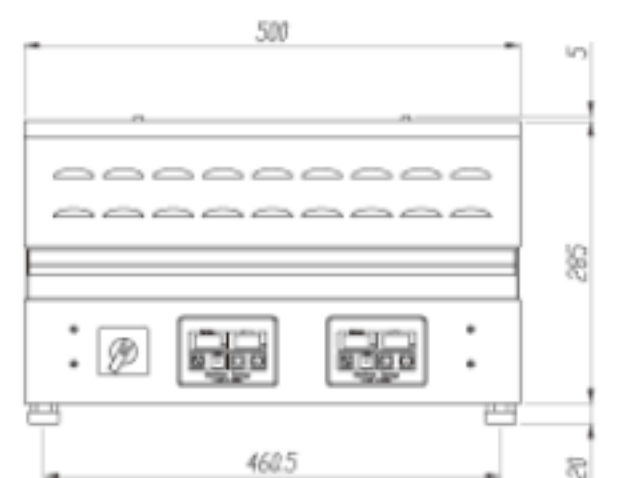

Takoyaki Plate

Takoyaki Plate

Takoyaki Plate

Specifications(North America)

Product	Trifecta Griddle	Power Cord	3-Wire AWG14 2.0m (78.7") Heat & Oil Resistant Vinyl Sheath Flexible Cord x 2 16.8A per Cord (No Plug)
Item No.	K2E-01US	Teppanyaki Plate (Black Coating)	17.9" x 17.9" x 12t (455mm x 455mm x 12t)
Dimensions	19.7" x 28.7" x 12.0" (W500mm x D730mm x H305mm)	Takoyaki Plate (Half Size) x1 (Cast Iron 32-Piece Plate)	9.0" x 18.5" x 1.6" (228mm x 470mm x 40mm)
Power Consumption	1 Phase 230V 3.7kW x 2Circuits	Gyoza Plate (Half Size) x1 ((Black Iron Coating 3t/0.1"))	9.0" x 18.1" x 1.9" (28mm x 460mm x 48mm)

Specifications(Europe)

Product	Trifecta Griddle	Power Cord	3-Wire AWG14 2.0m (78.7") Heat & Oil Resistant Vinyl Sheath Flexible Cord x 2 16.8A per Cord (No Plug)
Item No.	K2E-01CE	Teppanyaki Plate (Black Coating)	17.9" x 17.9" x 12t (455mm x 455mm x 12t)
Dimensions	19.7" x 28.7" x 12.0" (W500mm x D730mm x H305mm)	Takoyaki Plate (Half Size) x1 (Cast Iron 32-Piece Plate)	9.0" x 18.5" x 1.6" (228mm x 470mm x 40mm)
Power Consumption	1 Phase 220V 3.4kW x 2Circuits	Gyoza Plate (Half Size) x1 ((Black Iron Coating 3t/0.1"))	9.0" x 18.1" x 1.9" (28mm x 460mm x 48mm)