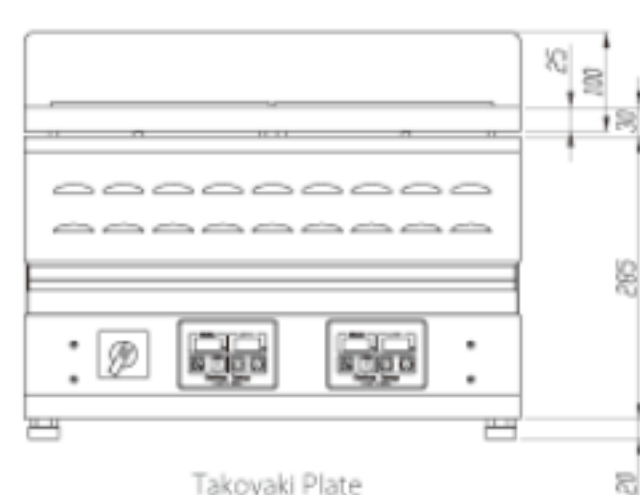

Cook a variety of foods with only one unit!