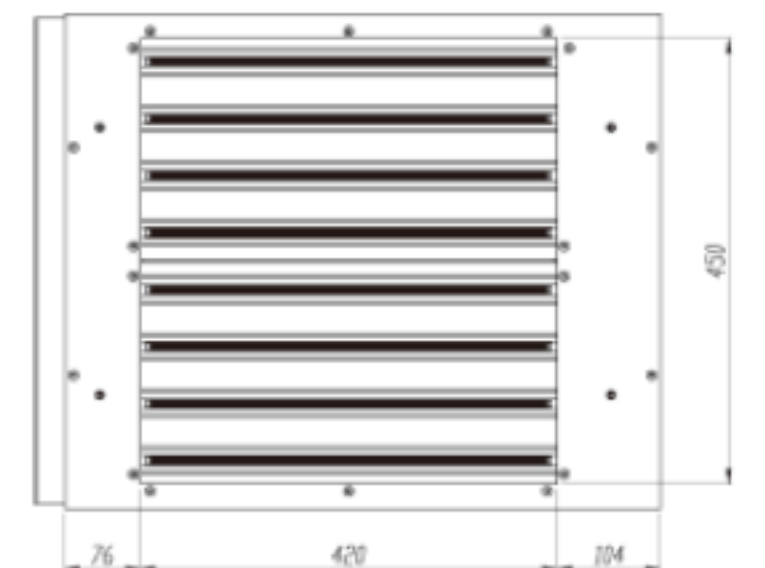

TRIFECTA GRIDDLE CARBON LAMP HEATER

Three Cooking Styles with One Unit!

A unit that is as versatile as it is mobile, the Trifecta Griddle has three types of cook tops that cover everything you need. Cook the traditional foods of teppanyaki, gyoza, takoyaki, or just use the various cook tops to cook whatever you want!

● Safe

Electric carbon lamp heating does not require extra air ventilation since it does not create harmful CO gas that traditional gas grills do, nor is there a risk of a gas leak.

There is also a built-in thermal cut-off safety in the event the grill temperature heats too high. Safe

● Far Infrared Cooking

Food will be cooked quickly and evenly with the far infrared emitting carbon lamp heaters.

● Easy Temperature Control

Digital controls allow for temperature adjustments with the touch of a finger.

TAKOYAKI

GYOZA

TEPPANYAKI

Combinations Using the Half Size Plates

The Trifecta Griddle was designed to cook various types of specialized food with only one base unit. Combine the gyoza or takoyaki plates or just use the main teppan plate to suit your desired cooking need!

TAKOYAKI

GYOZA

Easy Maintenance

With the use of simple tools, replacing a carbon lamp is easy as replacing a light bulb!

Cook a variety of foods with only one unit!

Specifications(North America)